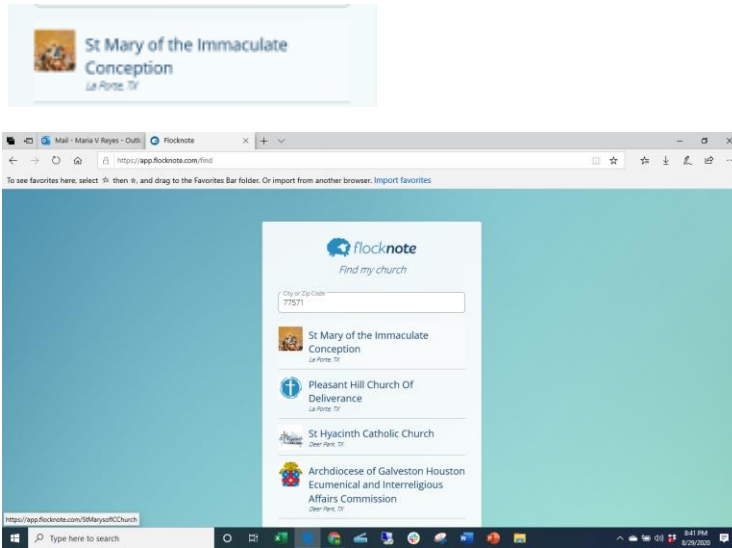

How to set-up FlockNote to Saint Mary's – La Porte, Texas

Go to:

<https://app.flocknote.com/find>

Enter Zip Code – “77571”

Select:

Enter your information & Click on “Sign Me Up”:

The screenshot shows the sign-up form for St Mary of the Immaculate Conception. The form is titled "St Mary of the Immaculate Conception" and includes the text "Sign up here to get updates." Below the title, there are four input fields: "First Name", "Last Name", "Email", and "Mobile Phone". At the bottom of the form, there are two buttons: "Login" and "Sign Me Up". The "Sign Me Up" button is highlighted in green. At the bottom of the page, there is a "protected by reCAPTCHA" notice and a "Privacy - Terms" link.

Select Group(s) & Click on “Next”:

OK Maria, let's keep going!
Here are a few groups in *St Mary of the Immaculate Conception* you might like. Just click on the ones you'd like updates from.

Evangelization Disciples	
Confirmation 2019	🔒
First Communion	🔒
CCE	🔒
Knights of Columbus	
Pastoral Council	🔒
YOUTH MINISTRY	✓
Life Teen_Core_Team	🔒
Edge Youth Ministry	✓ ▼
LT_Teens	🔒
LT_Parents	▼

Hooray! You're all connected to St Mary of the Immaculate Conception .

Now you'll be able to:

- Receive and reply to notes they send
- Join in on group conversations
- Vote in Polls and RSVP to events

All without ever having to log in!